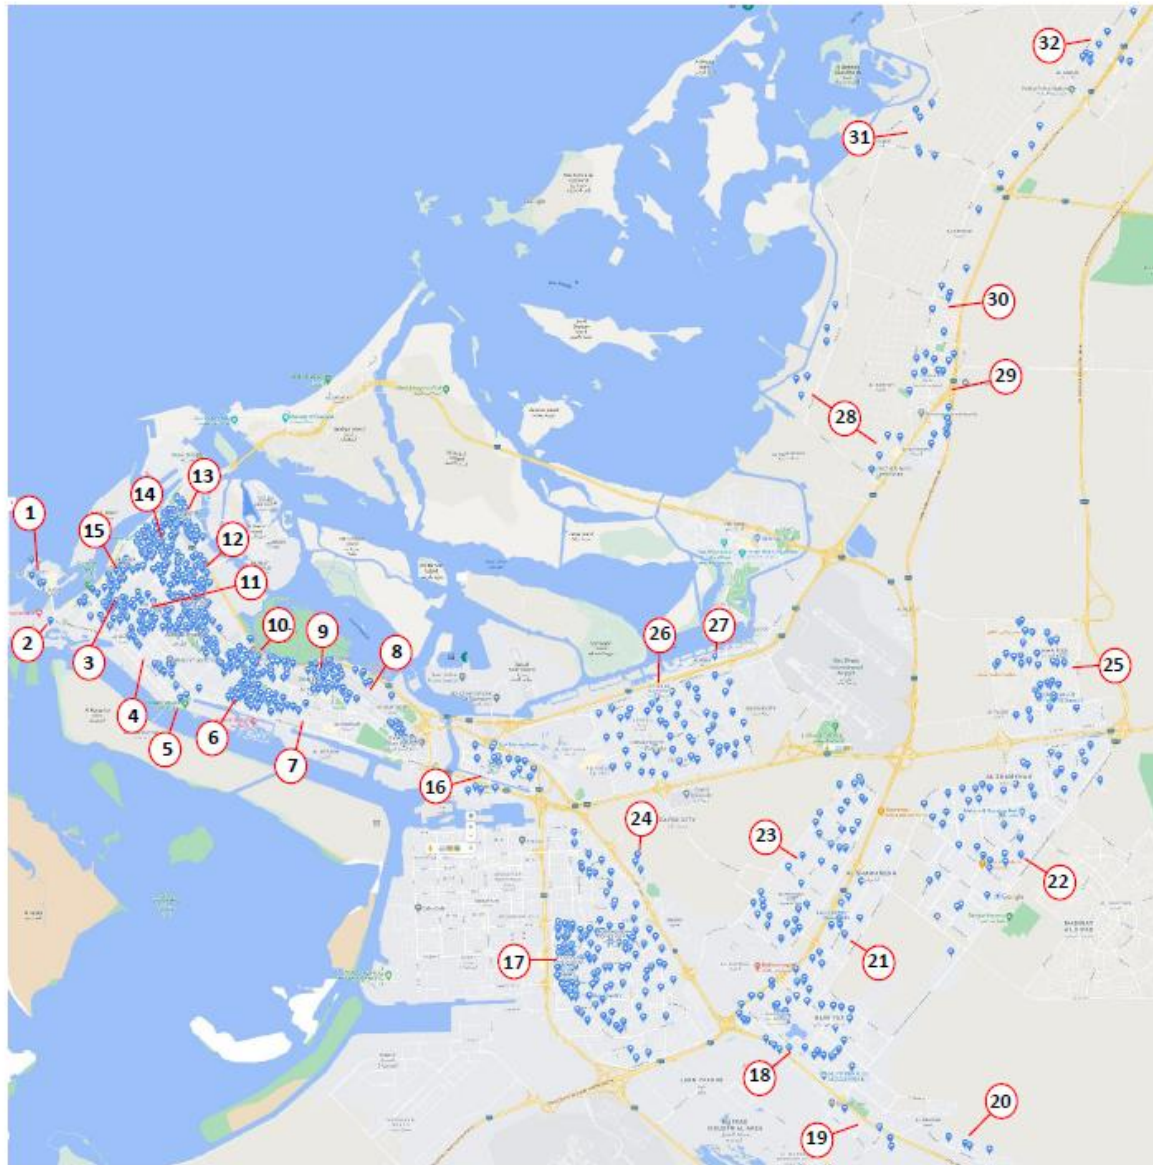

MAKE-A-WISH

LightBox Available for Ads
In Abu Dhabi Region

Best  Location
الإمارات
THE EMIRATES

Coverage

	Location	The count Of container
①	Al Marina	4
②	Etihad Towers	3
③	Al Khalidiyah	29
④	Al Bateen	31
⑤	Qasr Al Shatie	2
⑥	Al Mushrif	56
⑦	Al Rawdah	19
⑧	Al Muntazah	27
⑨	Al Sa'Adah	29
⑩	Hadbat Al Za'faranah	43
⑪	Al Manhal	49

	Location	The count Of container
⑫	Al Nahyan	51
⑬	Al Zahiyah	34
⑭	Al Danah	83
⑮	Al Hisn	12
⑯	Al Maqta'	19
⑰	Mohamed Bin Zayed City	134
⑱	Bani Yas	43
⑲	Al Wathbah	4
⑳	Al Nahdah	4
㉑	Al Shawamekh	11
㉒	Al Shamkhah	46

	Location	The count Of container
㉓	Shakhbout City	37
㉔	Abu Dhabi University	3
㉕	Al Falah	35
㉖	Khalifa City	48
㉗	Al Raha Mall	1
㉘	Al Bahyah	10
㉙	Al Shahama	17
㉚	Al Rabbah	7
㉛	Al Sader	6
㉜	Al Samha	14

DETAILS OF LIGHTBOX